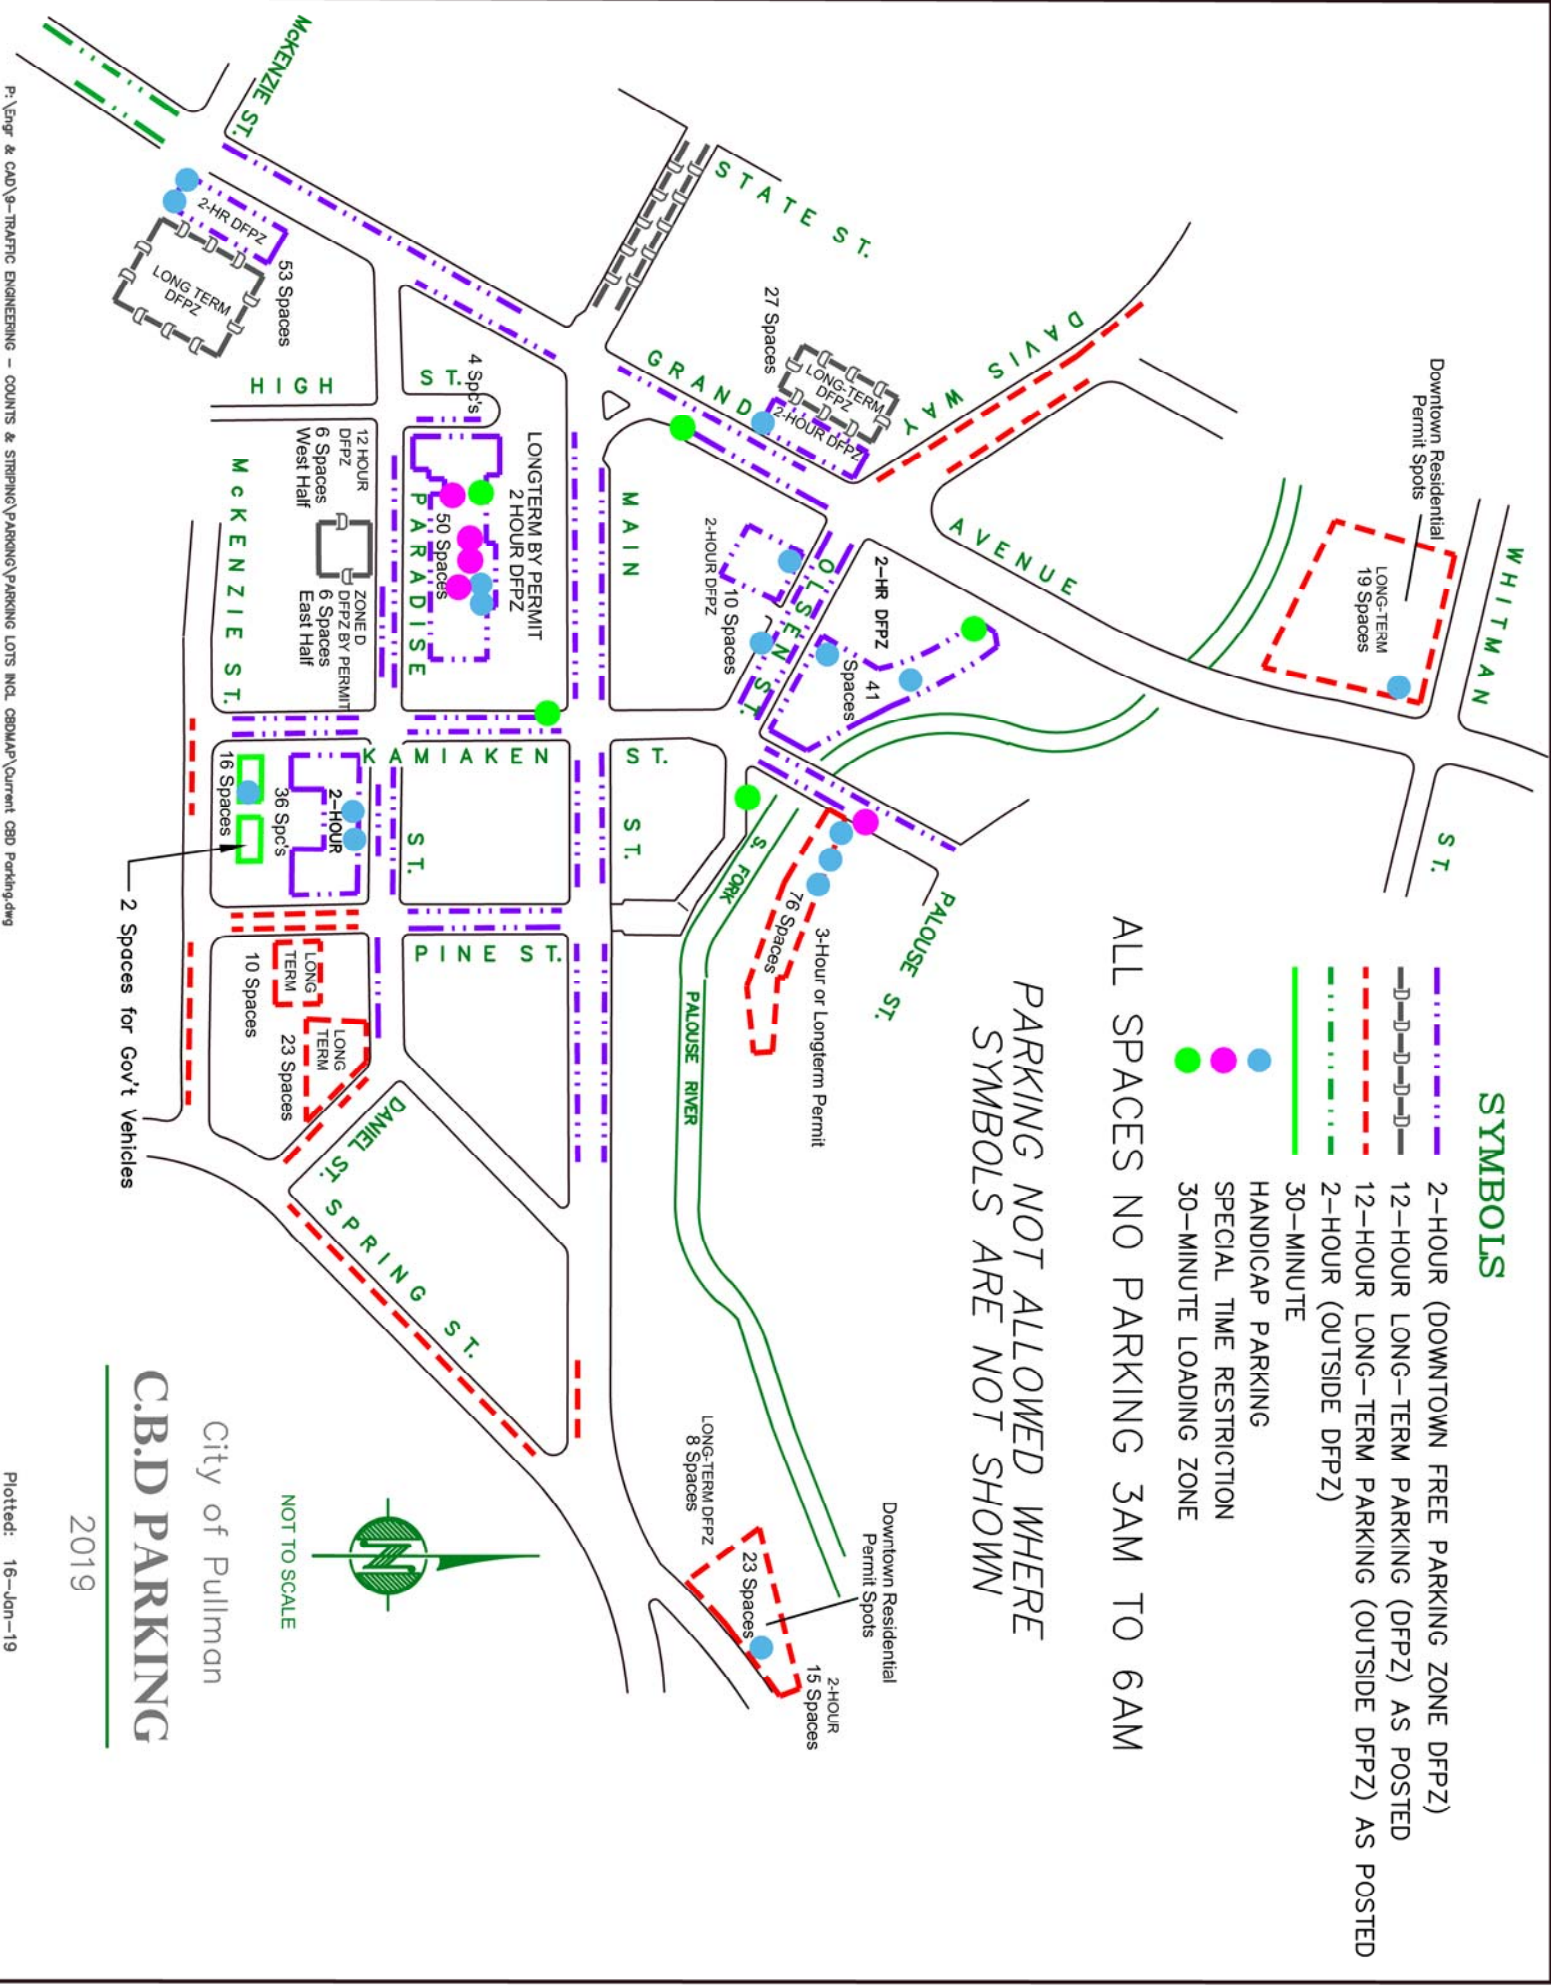

### SYMBOLS

-  2-HOUR (DOWNTOWN FREE PARKING ZONE DFPZ)
-  12-HOUR LONG-TERM PARKING (DFPZ) AS POSTED
-  12-HOUR LONG-TERM PARKING (OUTSIDE DFPZ) AS POSTED
-  2-HOUR (OUTSIDE DFPZ)
-  30-MINUTE
-  HANDICAP PARKING
-  SPECIAL TIME RESTRICTION
-  30-MINUTE LOADING ZONE

ALL SPACES NO PARKING 3AM TO 6AM

PARKING NOT ALLOWED WHERE  
SYMBOLS ARE NOT SHOWN

NOT TO SCALE

City of Pullman

## C.B.D. PARKING

2019