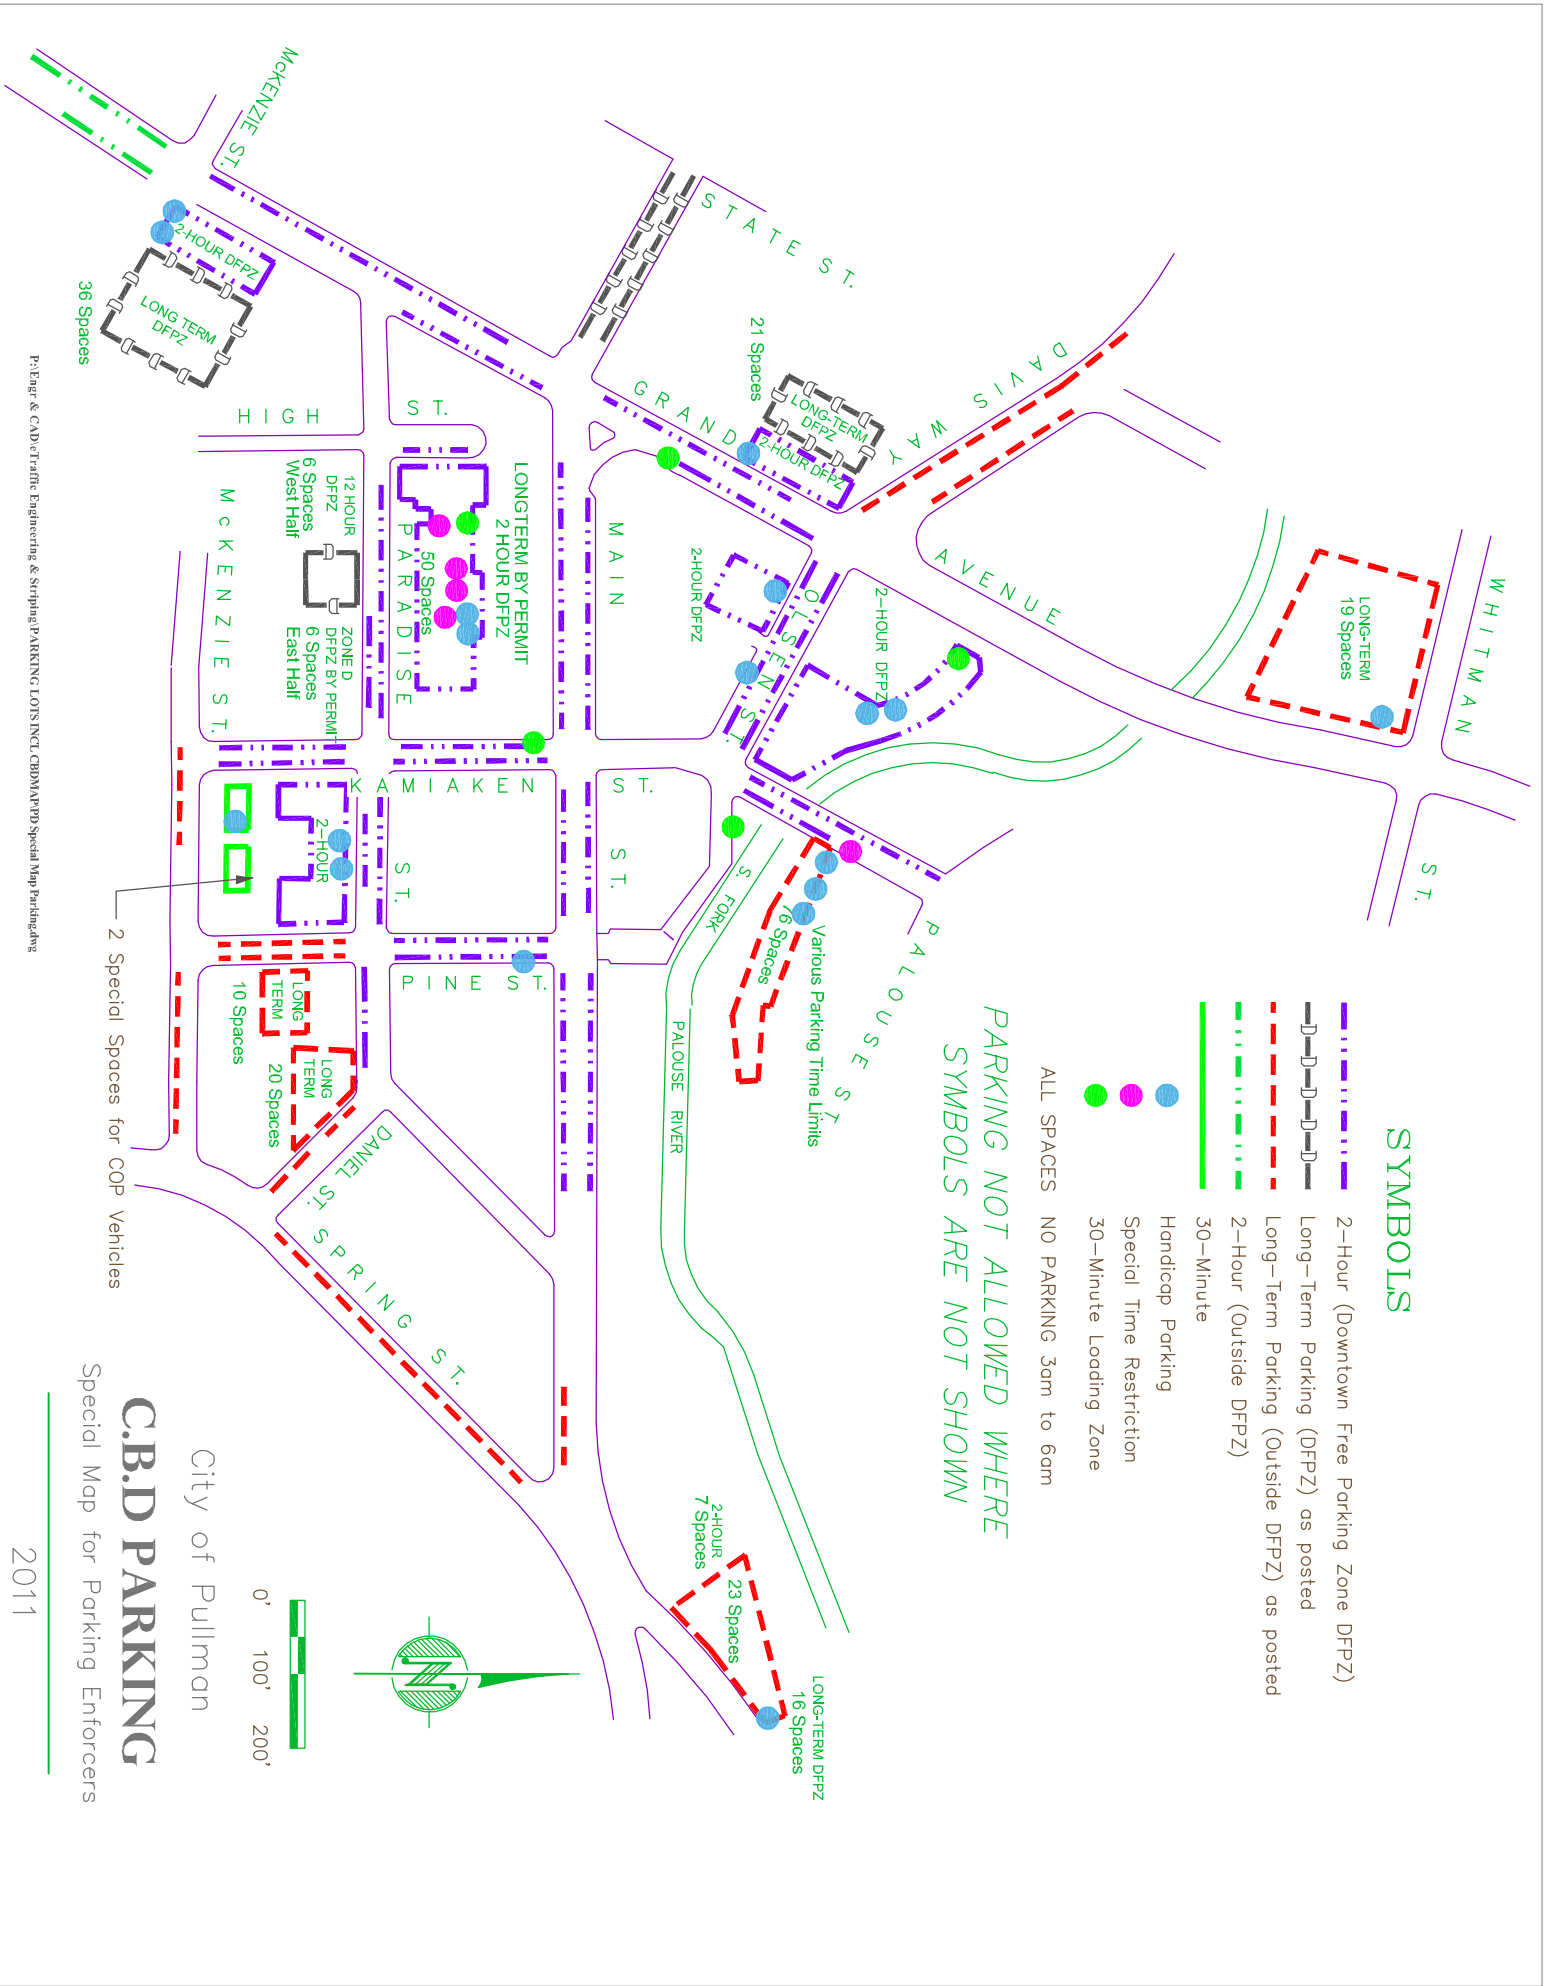

SYMBOLS

- 2-Hour (Downtown Free Parking Zone DFPZ)
- Long-Term Parking (DFPZ) as posted
- Long-Term Parking (Outside DFPZ) as posted
- 2-Hour (Outside DFPZ)
- 30-Minute
- Handicap Parking
- Special Time Restriction
- 30-Minute Loading Zone

ALL SPACES NO PARKING 3am to 6am

**PARKING NOT ALLOWED WHERE
SYMBOLS ARE NOT SHOWN**

2 Special Spaces for COP Vehicles

36 Spaces

C.B.D PARKING

Special Map for Parking Enforcers

City of Pullman

2011