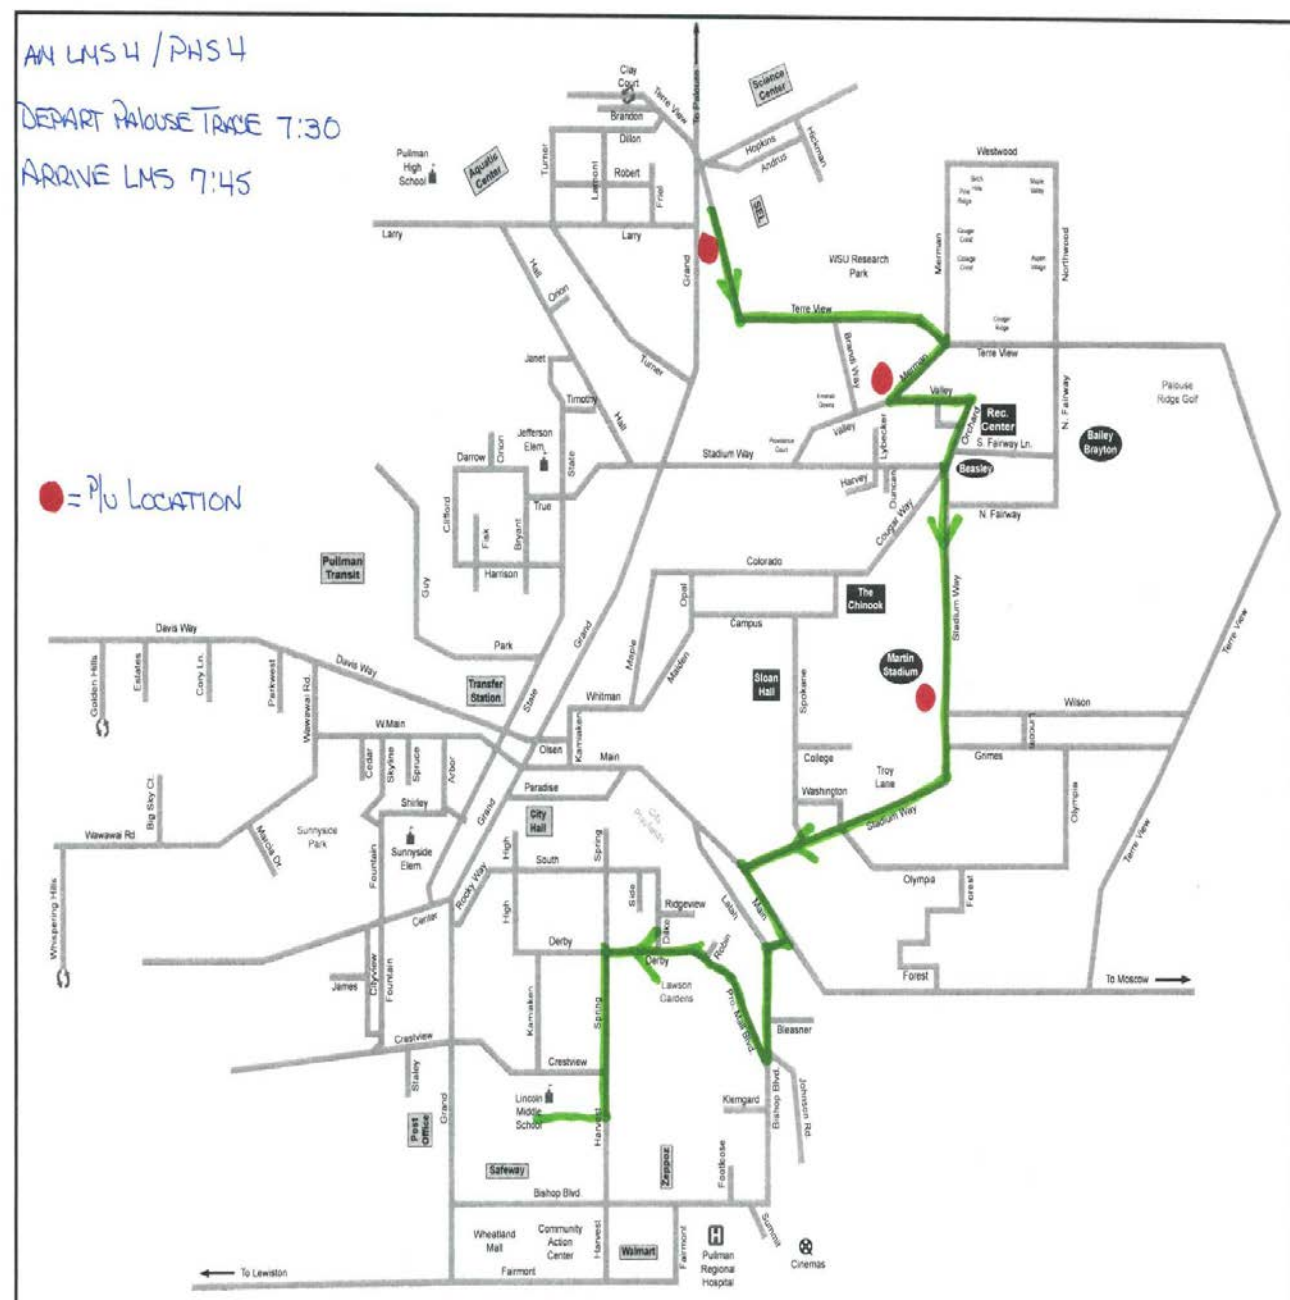

AM-LMS-2

Direct service PHS to LMS

Depart PHS
Arrive LMS

7:30am
7:45am

Continues as
AM PHS 2

AM-PHS-2	Provides service from LMS to PHS:	Depart LMS	7:45am
	Golden Hills PHS	Arrives PHS	7:52am 8:05am

AM-PHS-3

Provides service from LMS to PHS:

Fountain/Center Arbor & Main Whispering Hills PHS

Departs LMS

Arrives Arrives Arrives Arrives

7:45am
7:50am
7:52am
7:55am
8:10am

<p>AM-LMS-4</p>	<p>Provides service from Terre View, Campus, to LMS:</p> <p>Palouse Trace Merman/Valley Martin Stadium LMS</p> <p>Continues as AM PHS 4</p>	<p>Arrives Arrives Arrives Arrives</p>	<p>7:30am 7:33am 7:36am 7:45am</p>
-----------------	---	--	--

AM-PHS-4	Provides service from LMS to PHS: Palouse Trace Ruckus South PHS	Depart LMS Arrives Arrives Arrives	7:45am 7:52am 7:54am 8:15am
----------	---	---	--

AM-LMS-5

Provides service from Military Hill to LMS:

AM LMS 7 (TRIP 2)
LEAVE LMS 7:35
ARRIVE LMS 7:55

● = PU LOCATION