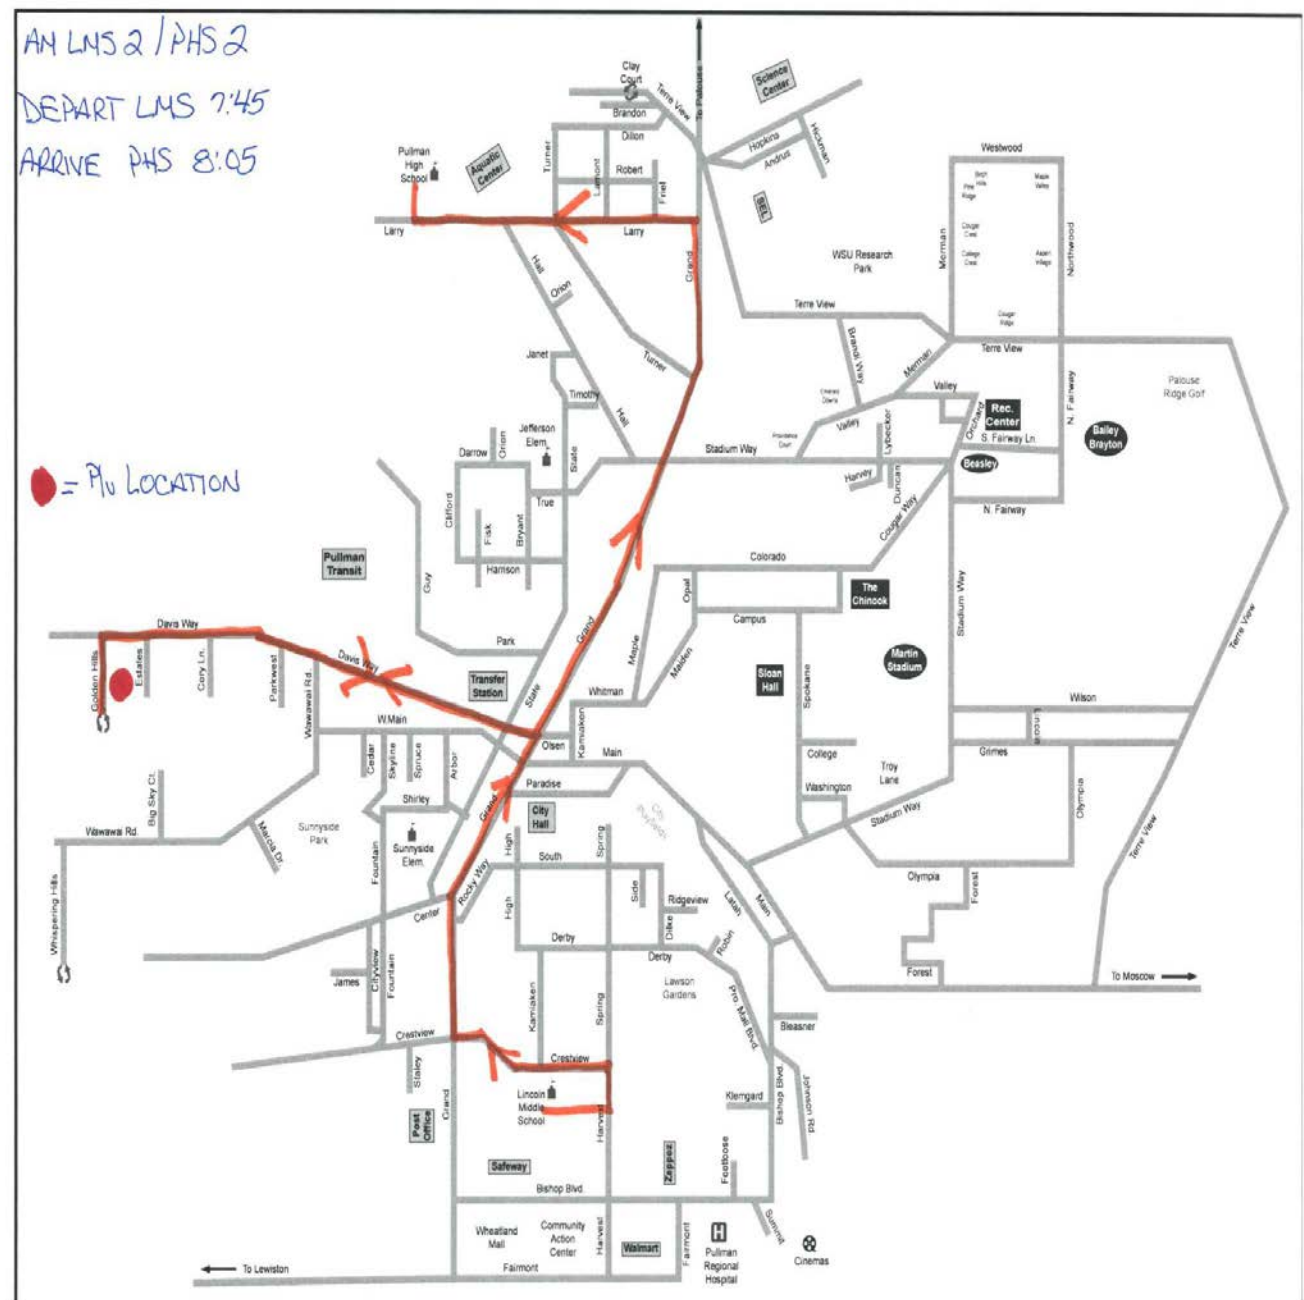

AM-LMS-2

Direct service PHS to LMS

Depart PHS
Arrive LMS

7:30am
7:45am

Continues as
AM PHS 2

AM-PHS-2	Provides service from LMS to PHS:	Depart LMS	7:45am
	Golden Hills PHS	Arrives PHS	7:52am 8:05am

AM-PHS-3

Provides service from LMS to PHS:

Fountain/Center Arbor & Main Whispering Hills PHS

Departs LMS

Arrives Arrives Arrives Arrives

7:45am
7:50am
7:52am
7:55am
8:10am

<p>AM-LMS-4</p>	<p>Provides service from Terre View, Campus, to LMS:</p> <p>Palouse Trace Merman/Valley Martin Stadium LMS</p> <p>Continues as AM PHS 4</p>	<p>Arrives Arrives Arrives Arrives</p>	<p>7:30am 7:33am 7:36am 7:45am</p>
-----------------	---	--	--

AM-PHS-4	Provides service from LMS to PHS: Palouse Trace Ruckus South PHS	Depart LMS Arrives Arrives Arrives	7:45am 7:52am 7:54am 8:15am
----------	---	---	--

AM-LMS-5

Provides service from Military Hill to LMS:

AM LMS 7 (TRIP 2)
LEAVE LMS 7:35
ARRIVE LMS 7:55

● = PU LOCATION