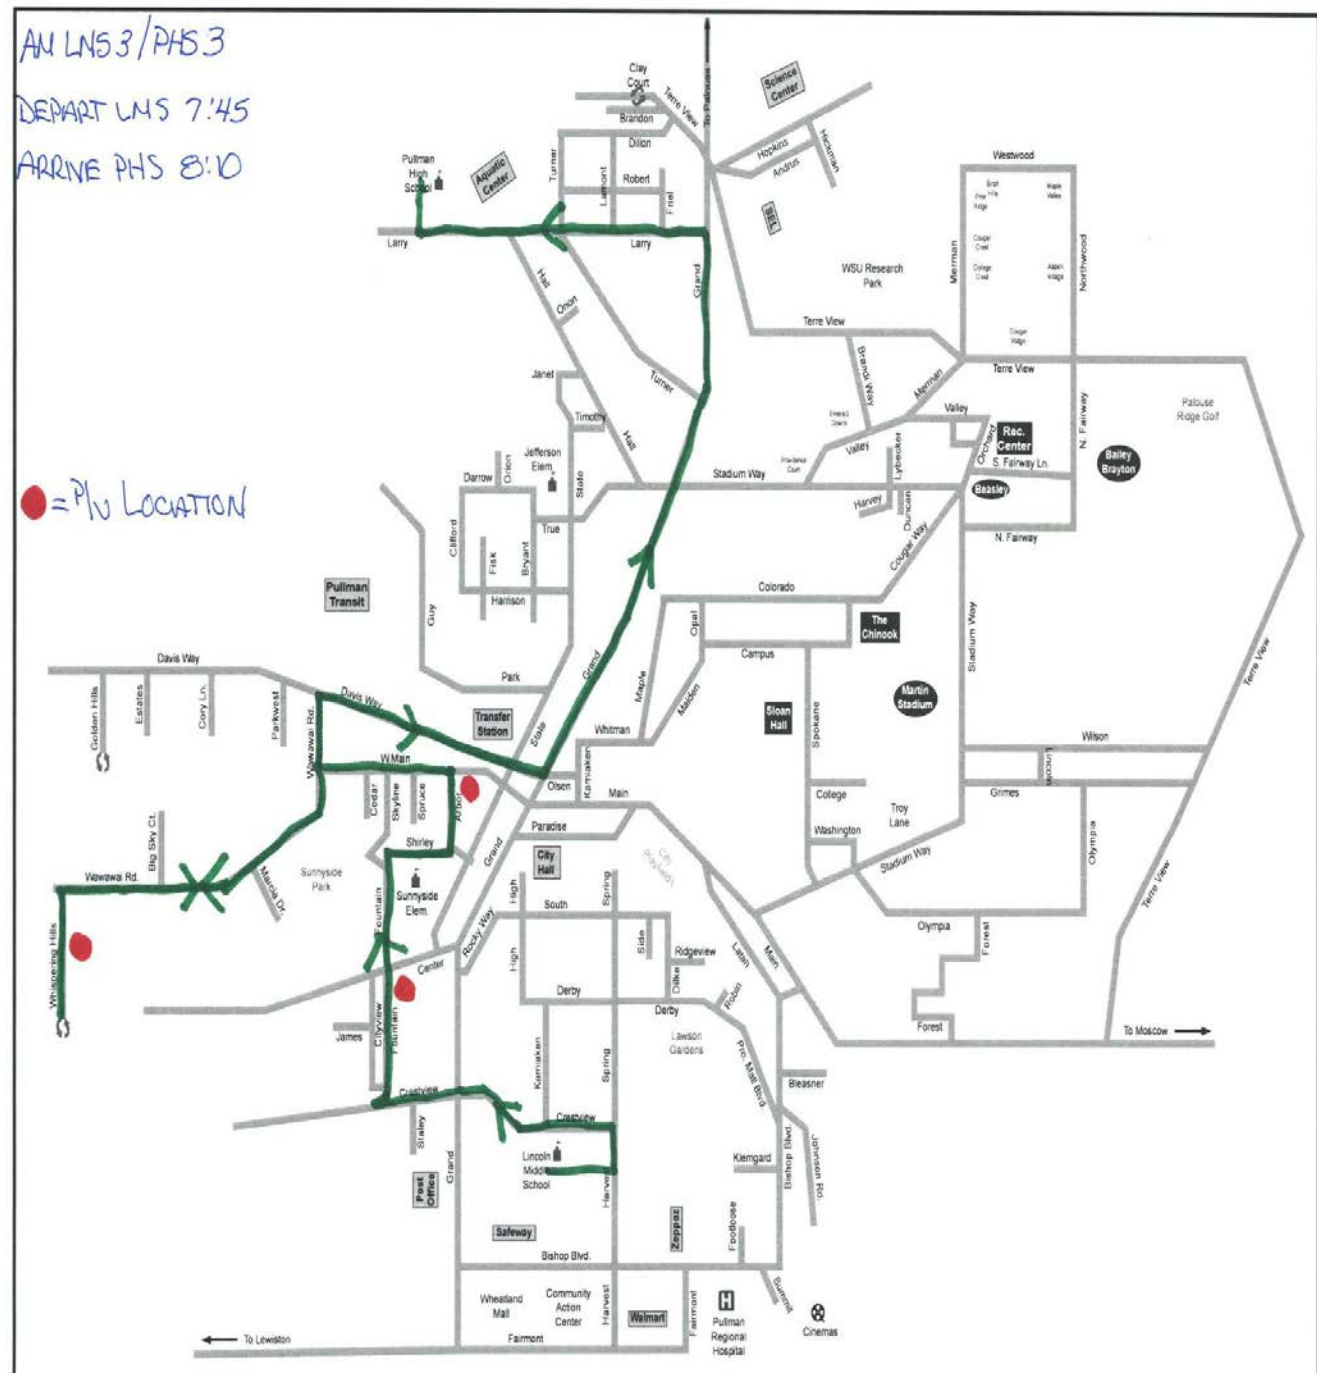

AM-LMS-2

Direct service PHS to LMS

Depart PHS
Arrive LMS

7:30am
7:45am

Continues as
AM PHS 2

AM-PHS-2	Provides service from LMS to PHS:	Depart LMS	7:45am
	Golden Hills PHS	Arrives PHS	7:52am 8:05am

AM-PHS-3

Provides service from LMS to PHS:

Fountain/Center Arbor & Main Whispering Hills PHS

Departs LMS

Arrives Arrives Arrives Arrives

7:45am
7:50am
7:52am
7:55am
8:10am

<p>AM-LMS-4</p>	<p>Provides service from Terre View, Campus, to LMS:</p> <p>Palouse Trace Merman/Valley Martin Stadium LMS</p> <p>Continues as AM PHS 4</p>	<p>Arrives Arrives Arrives Arrives</p>	<p>7:30am 7:33am 7:36am 7:45am</p>
-----------------	---	--	--

AM-PHS-4	Provides service from LMS to PHS: Palouse Trace Ruckus South PHS	Depart LMS Arrives Arrives Arrives	7:45am 7:52am 7:54am 8:15am
----------	---	---	--

AM-LMS-5

Provides service from Military Hill to LMS:

AM LMS 7 (TRIP 2)
LEAVE LMS 7:35
ARRIVE LMS 7:55

● = PU LOCATION