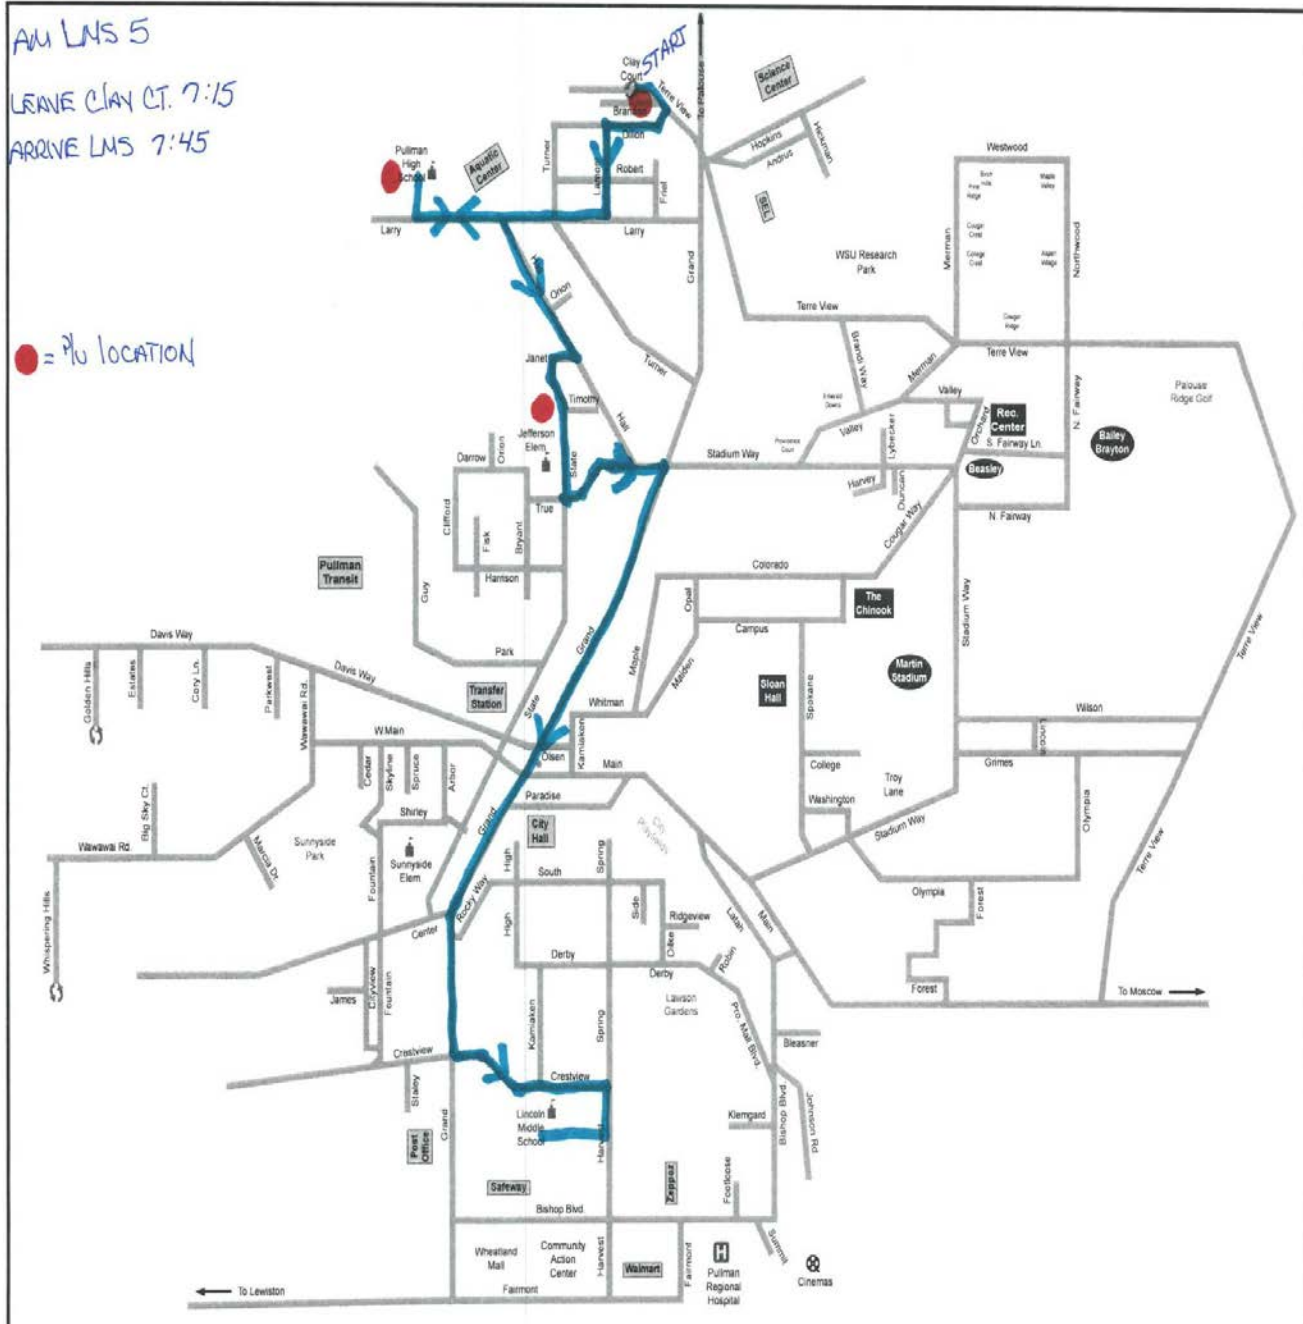

AM-LMS-5

Provides service from Military Hill to LMS:

Clay Court
PHS
State/Timothy
LMS

Arrives
Arrives
Arrives
Arrives

7:15am
7:20am
7:23am
7:45am