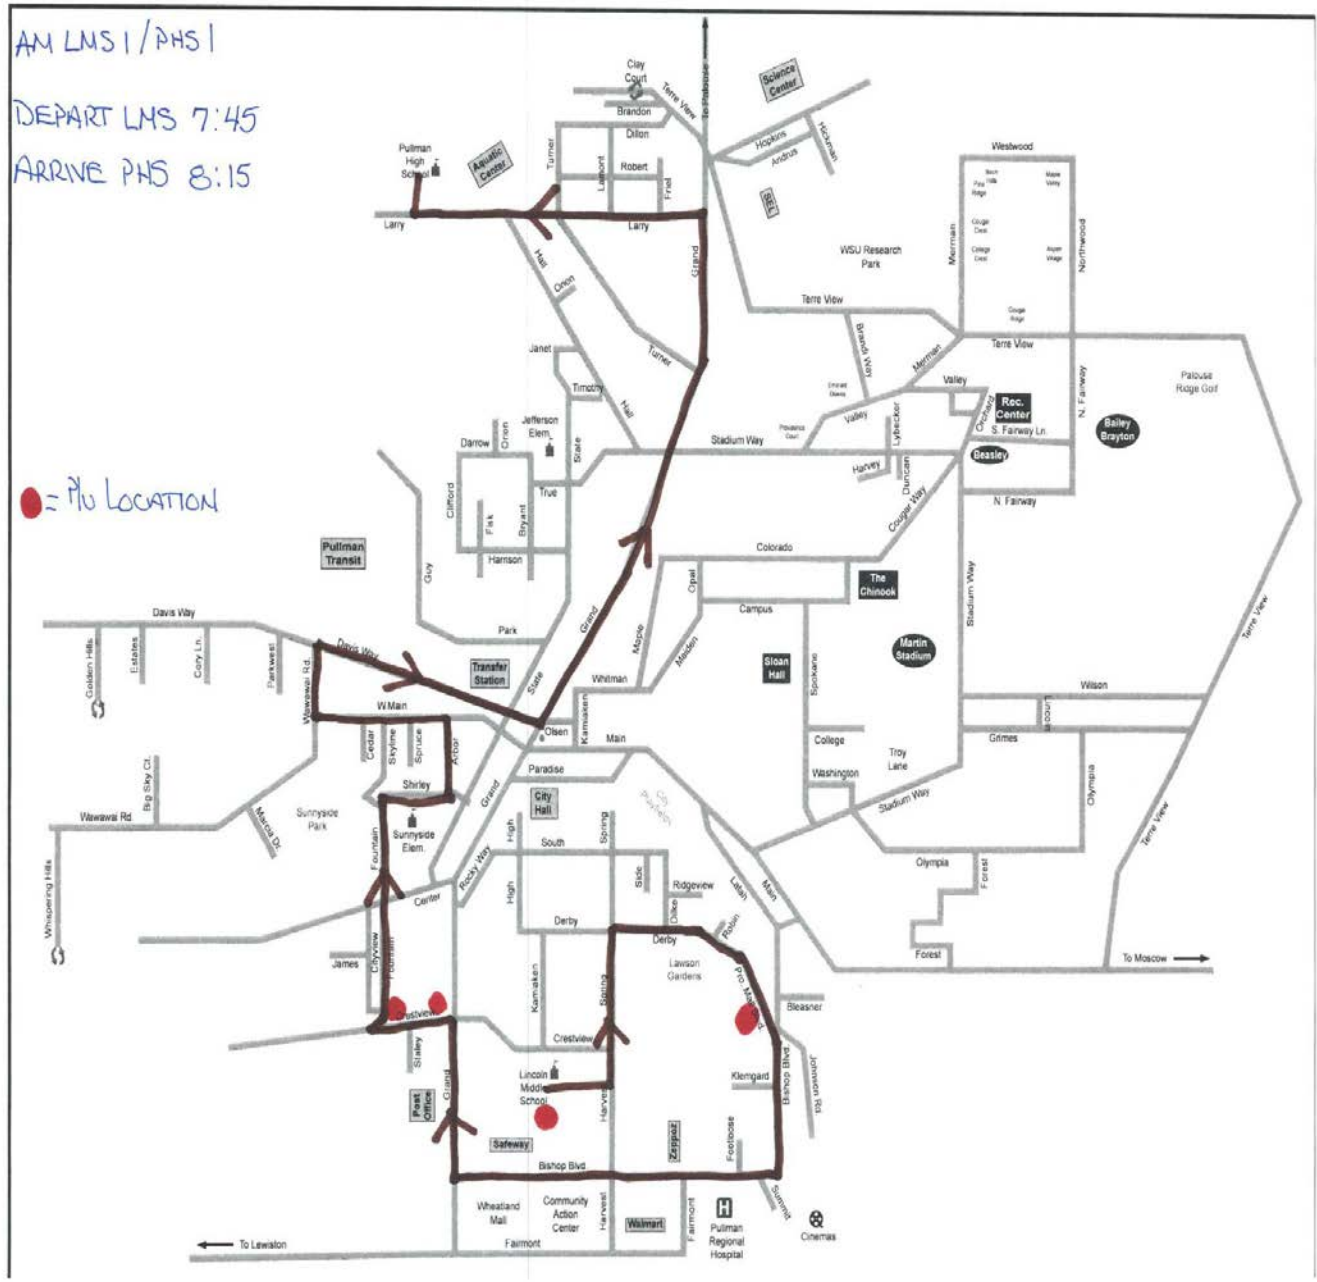

AM-LMS-2

Direct service PHS to LMS

Depart PHS
Arrive LMS

7:30am
7:45am

Continues as
AM PHS 2

AM-PHS-2	Provides service from LMS to PHS:	Depart LMS	7:45am
	Golden Hills PHS	Arrives PHS	7:52am 8:05am

AM-PHS-3

Provides service from LMS to PHS:

Fountain/Center Arbor & Main Whispering Hills PHS

Departs LMS

Arrives Arrives Arrives Arrives

7:45am
7:50am
7:52am
7:55am
8:10am

<p>AM-LMS-4</p>	<p>Provides service from Terre View, Campus, to LMS:</p> <p>Palouse Trace Merman/Valley Martin Stadium LMS</p> <p>Continues as AM PHS 4</p>	<p>Arrives Arrives Arrives Arrives</p>	<p>7:30am 7:33am 7:36am 7:45am</p>
-----------------	---	--	--

AM-PHS-4	Provides service from LMS to PHS: Palouse Trace Ruckus South PHS	Depart LMS Arrives Arrives Arrives	7:45am 7:52am 7:54am 8:15am
----------	---	---	--

AM-LMS-5

Provides service from Military Hill to LMS:

AM LMS 7 (TRIP 2)
LEAVE LMS 7:35
ARRIVE LMS 7:55

● = PU LOCATION