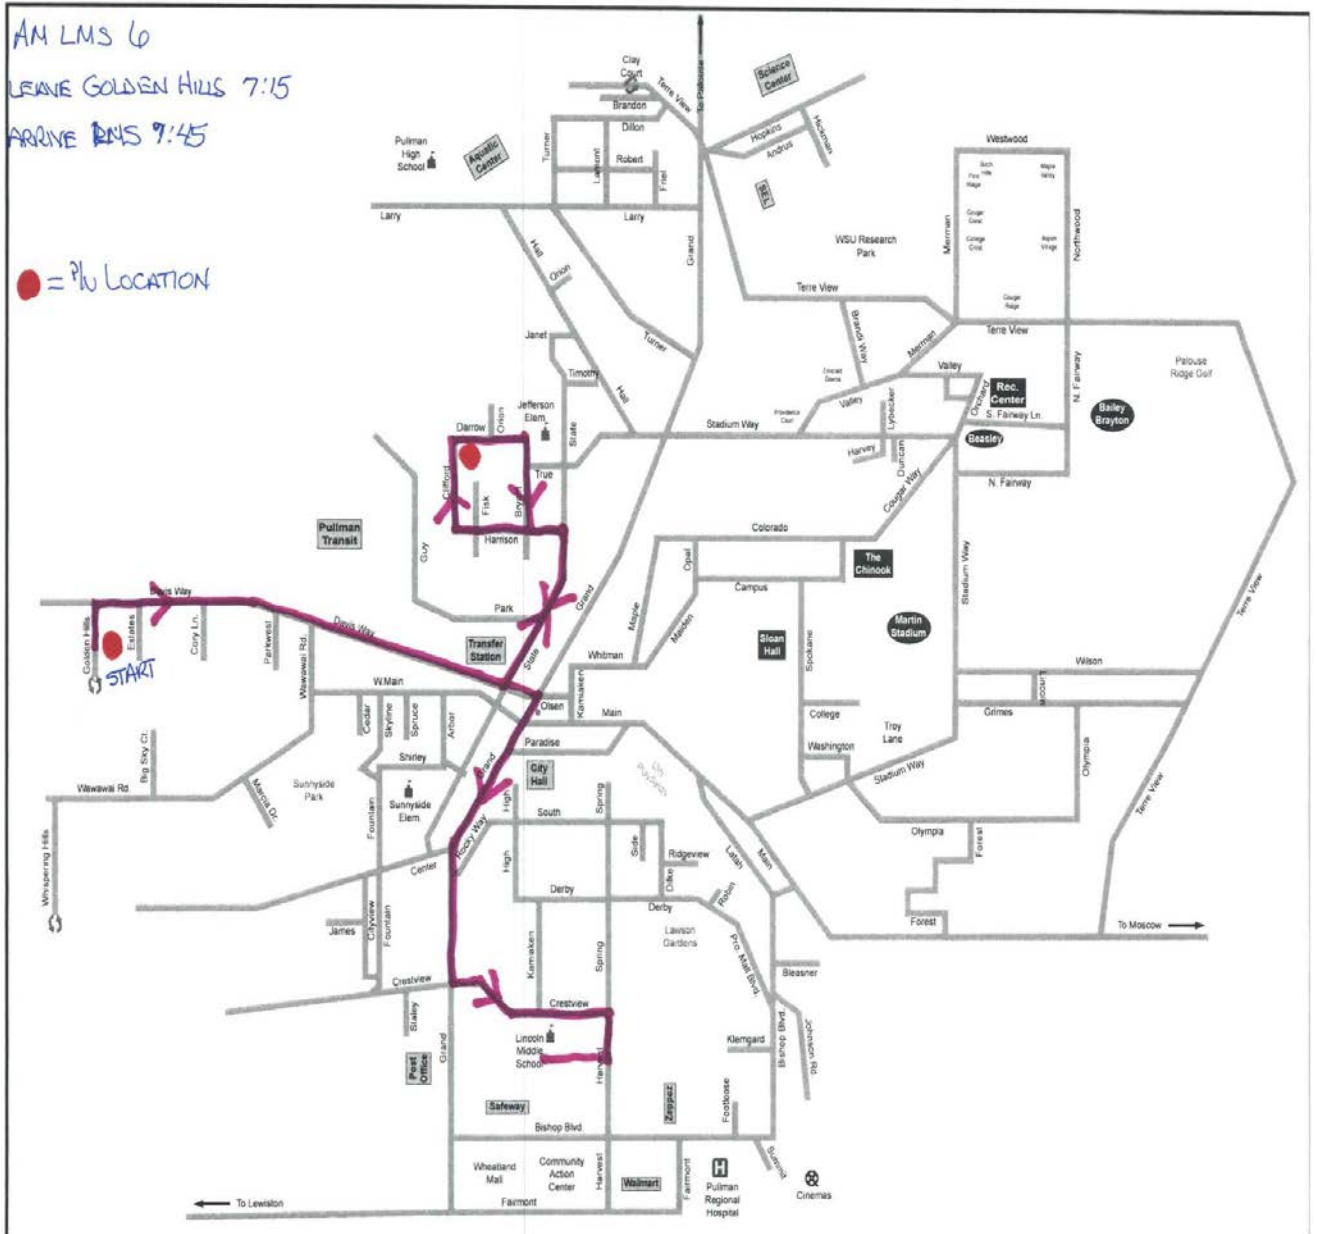

AM-LMS-6	Provides service from Sunnyside Hill and Military Hill, to LMS: Golden Hills Clifford/Darrow LMS	Arrives Arrives Arrives	7:15am 7:20am 7:45am