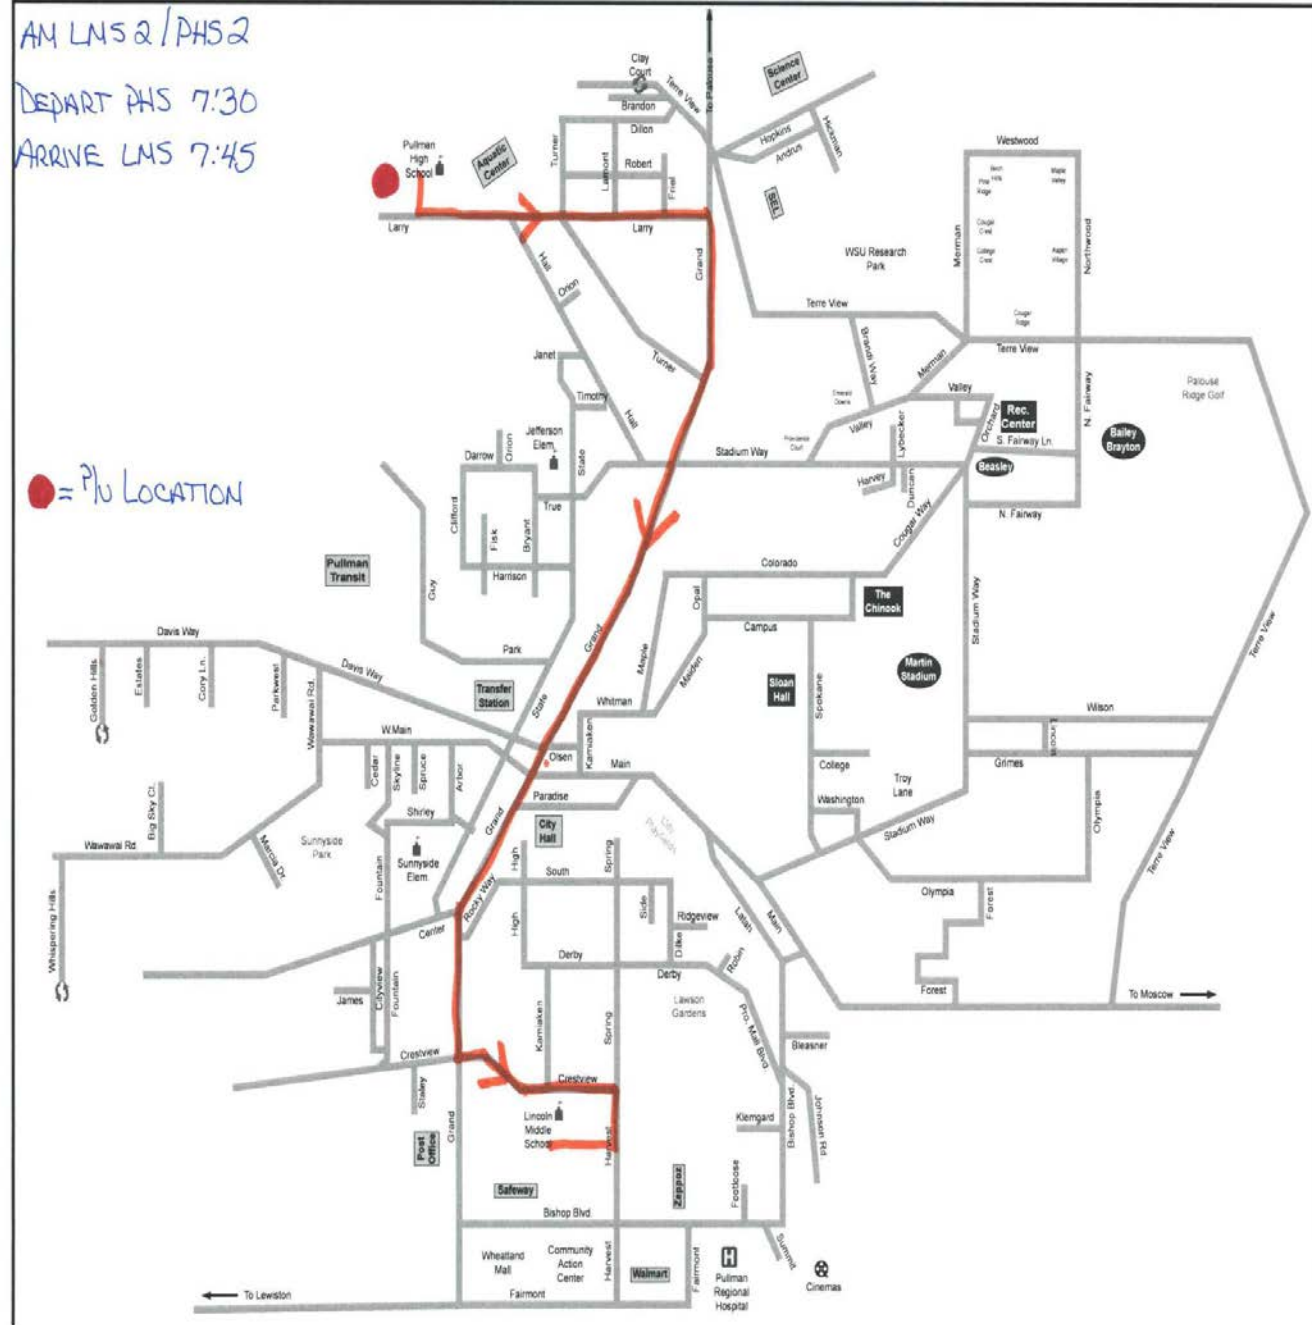

AM-LMS-2

Direct service PHS to LMS

Depart PHS
Arrive LMS

7:30am
7:45am

Continues as
AM PHS 2

AM-PHS-2	Provides service from LMS to PHS:	Depart LMS	7:45am
	Golden Hills PHS	Arrives PHS	7:52am 8:05am

AM-PHS-3

Provides service from LMS to PHS:

Fountain/Center Arbor & Main Whispering Hills PHS

Departs LMS

Arrives Arrives Arrives Arrives

7:45am
7:50am
7:52am
7:55am
8:10am

<p>AM-LMS-4</p>	<p>Provides service from Terre View, Campus, to LMS:</p> <p>Palouse Trace Merman/Valley Martin Stadium LMS</p> <p>Continues as AM PHS 4</p>	<p>Arrives Arrives Arrives Arrives</p>	<p>7:30am 7:33am 7:36am 7:45am</p>
-----------------	---	--	--

AM-PHS-4	Provides service from LMS to PHS: Palouse Trace Ruckus South PHS	Depart LMS Arrives Arrives Arrives	7:45am 7:52am 7:54am 8:15am
----------	---	---	--

AM-LMS-5

Provides service from Military Hill to LMS:

AM LMS 7 (TRIP 2)
LEAVE LMS 7:35
ARRIVE LMS 7:55

● = PU LOCATION