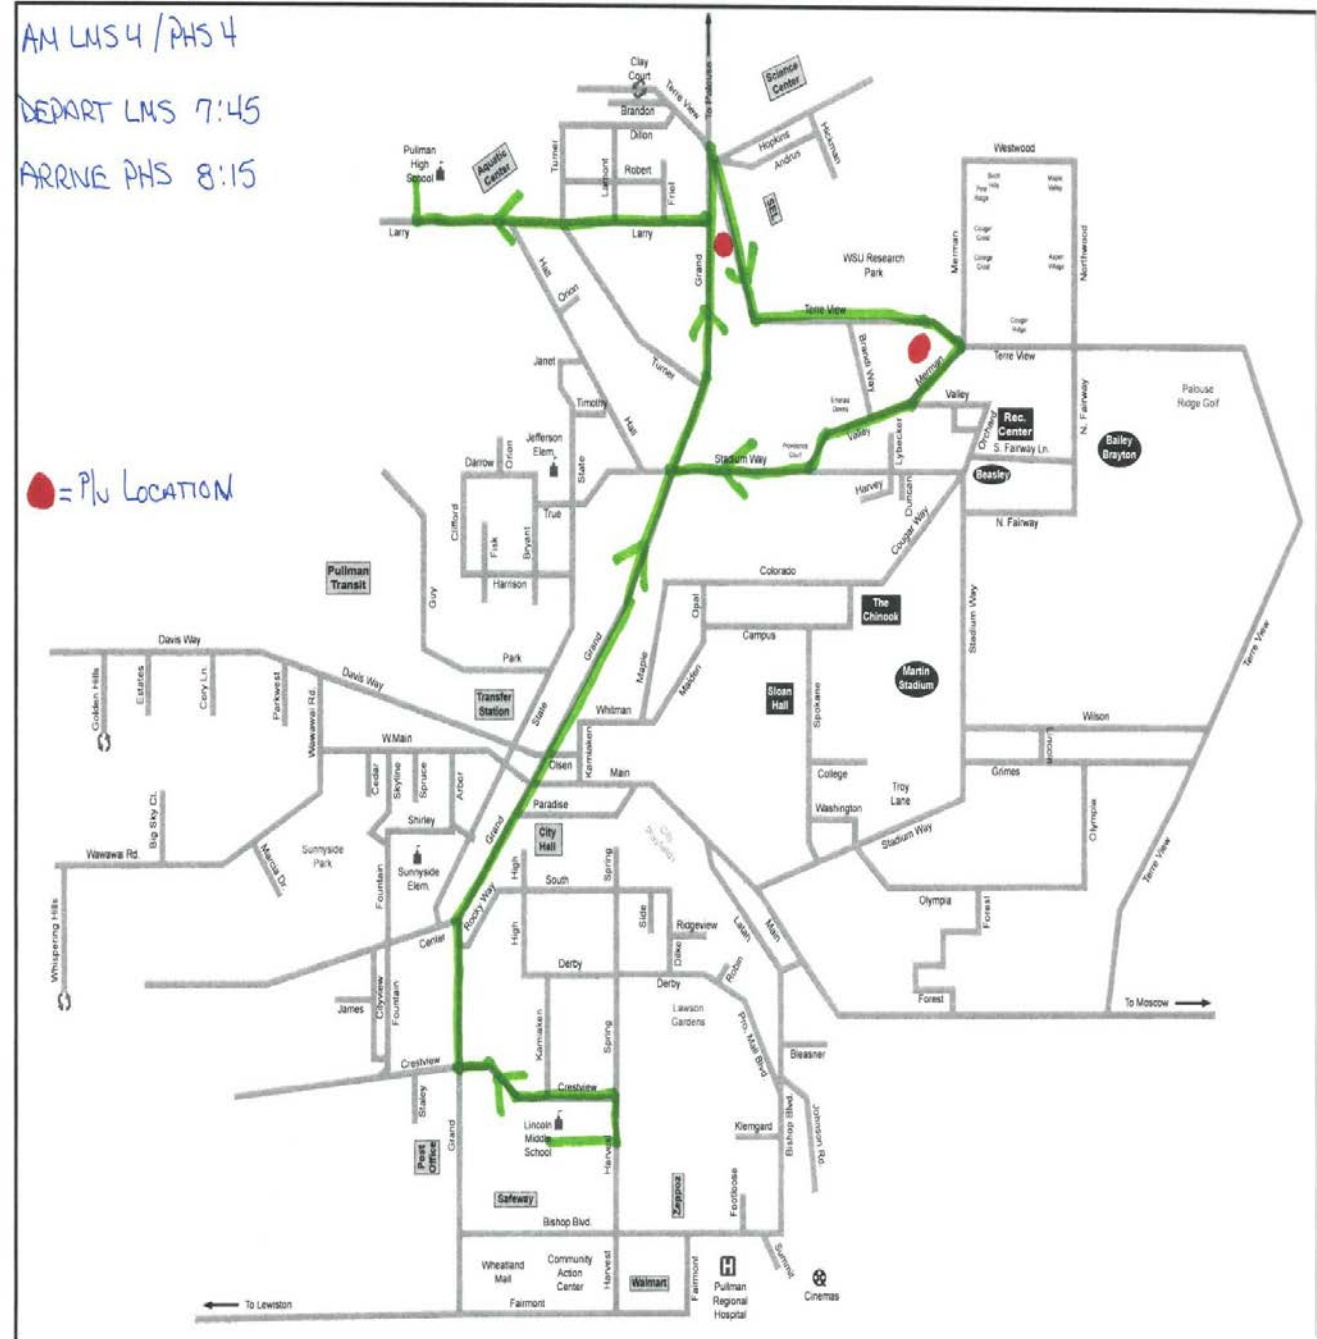

AM-LMS-2

Direct service PHS to LMS

Depart PHS
Arrive LMS

7:30am
7:45am

Continues as
AM PHS 2

AM-PHS-2	Provides service from LMS to PHS:	Depart LMS	7:45am
	Golden Hills PHS	Arrives PHS	7:52am 8:05am

AM-PHS-3

Provides service from LMS to PHS:

Fountain/Center Arbor & Main Whispering Hills PHS

Departs LMS

Arrives Arrives Arrives Arrives

7:45am
7:50am
7:52am
7:55am
8:10am

<p>AM-LMS-4</p>	<p>Provides service from Terre View, Campus, to LMS:</p> <p>Palouse Trace Merman/Valley Martin Stadium LMS</p> <p>Continues as AM PHS 4</p>	<p>Arrives Arrives Arrives Arrives</p>	<p>7:30am 7:33am 7:36am 7:45am</p>
-----------------	---	--	--

AM-PHS-4	Provides service from LMS to PHS: Palouse Trace Ruckus South PHS	Depart LMS Arrives Arrives Arrives	7:45am 7:52am 7:54am 8:15am
----------	---	---	--

AM-LMS-5

Provides service from Military Hill to LMS:

AM LMS 7 (TRIP 2)
LEAVE LMS 7:35
ARRIVE LMS 7:55

● = PU LOCATION